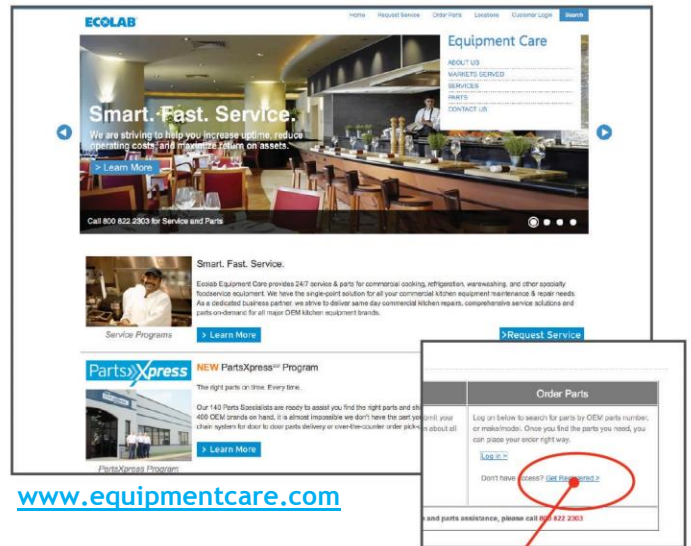

ECOLAB'S WEBSITE

To order parts online, you will need to register at www.equipmentcare.com. You will be e-mailed a password to access the online ordering system.

If you know the OEM parts number, please provide us with that information. Otherwise, please call the Ecolab Customer Center where a parts specialist will help you.

www.equipmentcare.com

**REGISTER
HERE**

PRODUCT CATEGORIES

Ecolab Equipment Care offers OEM parts and supplies for commercial kitchen equipment, including:

EQUIPMENT

- Bakery Equipment
- Cooking Equipment
- Food Preparation
- Ice Machine
- Refrigeration
- Serving and Beverage Equipment
- Warewashing Machines
- Warming and Holding

SMALL WARE AND SUPPLIES

- Booster heaters
- Cleaners
- Cooler filters
- Disposers
- Food processors
- Gas hose
- Gaskets
- Spray heads
- Water Filters