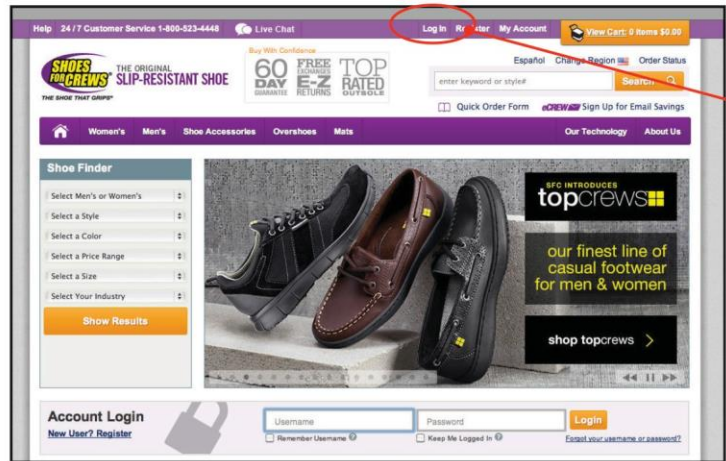

PLACING AN ORDER

For Quotes, Placing Orders or Customer Service Support

Phone: Sherry Colleary
scolleary@intlclubsuppliers.com
877 922 0285 ext.6
Website: shoesforcrews.com

CUSTOMER SERVICE

Inside Sales Manager
Sherry Colleary
Office:
877.922.0285(6)

SHOES FOR CREWS WEBSITE

You will need to have your account set up before using the site. Please contact SFC new account set-up at **877 922 0285 ext 6**. Please note that you will need your entegra Account Number to set up an account. Once your account is started, click on "Login" to enter in your Username and Password and begin shopping. You will need to log in to view contracted pricing.